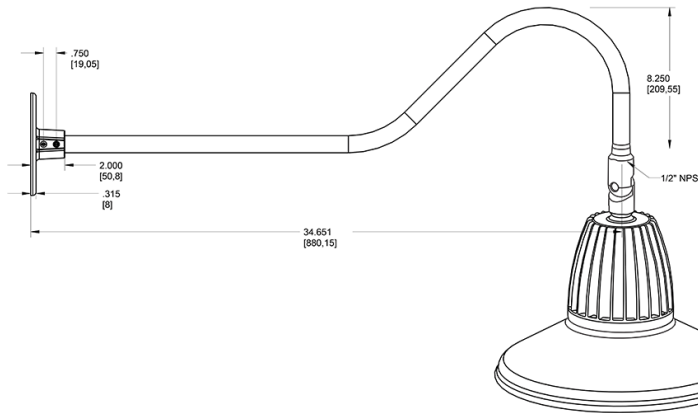

Dimensions

Features

- Adjustable 45° swivel joint
- Superior heat sink
- Die-cast aluminum housing
- 5-Year, No-Compromise Warranty

Ordering Matrix

Family	Wattage	Color Temp	Reflector	Shade	ShadeSize	Finish
GN2LED	26	N	R	ST	11	A
	13 = 13W 26 = 26W	Y = 3000K Warm N = 4000K Neutral	Blank = Flood R = Rectangular S = Spot	ST = Straight Shade	11 = 11" Blank = 15"	B = Black W = White A = Bronze S = Silver G = Hunter Green YL = Yellow LB = Light Blue BL = Royal Blue BWN = Brown I = Ivory R = Red