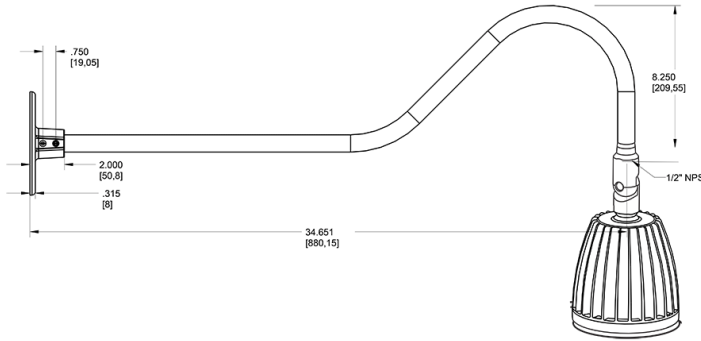

Dimensions

Features

- Adjustable 45° swivel joint
- Superior heat sink
- Die-cast aluminum housing
- 5-Year, No-Compromise Warranty

Ordering Matrix

Family	Wattage	Color Temp	Reflector	Shade	ShadeSize	Finish
GN2LED	26	N	R			S
	13 = 13W 26 = 26W	Y = 3000K Warm N = 4000K Neutral	Blank = Flood R = Rectangular S = Spot	Blank = No Shade	Blank = No Shade Size	B = Black W = White A = Bronze S = Silver G = Hunter Green YL = Yellow LB = Light Blue BL = Royal Blue BWN = Brown I = Ivory R = Red