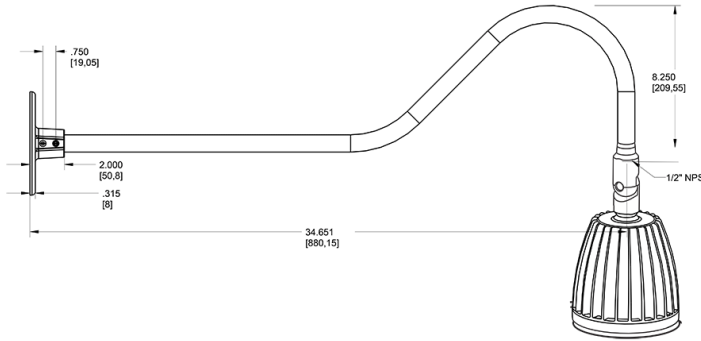

Dimensions

Features

- Adjustable 45° swivel joint
- Superior heat sink
- Die-cast aluminum housing
- 5-Year, No-Compromise Warranty

Ordering Matrix

Family	Wattage	Color Temp	Reflector	Shade	ShadeSize	Finish
GN2LED	26	N	R			R
	13 = 13W 26 = 26W	Y = 3000K Warm N = 4000K Neutral	Blank = Flood R = Rectangular S = Spot	Blank = No Shade	Blank = No Shade Size	B = Black W = White A = Bronze S = Silver G = Hunter Green YL = Yellow LB = Light Blue BL = Royal Blue BWN = Brown I = Ivory R = Red