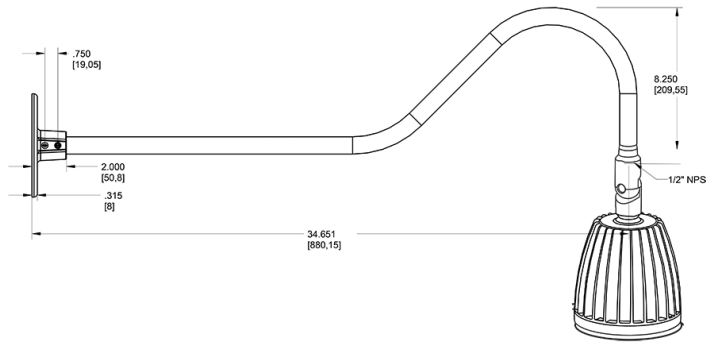

Dimensions

Features

- Adjustable 45° swivel joint
- Superior heat sink
- Die-cast aluminum housing
- 5-Year, No-Compromise Warranty

Ordering Matrix

Family	Wattage	Color Temp	Reflector	Shade	ShadeSize	Finish
GN2LED	26	N	R			G
	13 = 13W 26 = 26W	Y = 3000K Warm N = 4000K Neutral	Blank = Flood R = Rectangular S = Spot	Blank = No Shade	Blank = No Shade Size	B = Black W = White A = Bronze S = Silver G = Hunter Green YL = Yellow LB = Light Blue BL = Royal Blue BWN = Brown I = Ivory R = Red