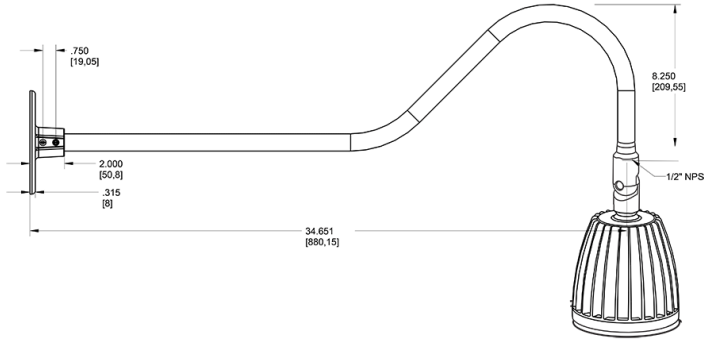

Dimensions

Features

- Adjustable 45° swivel joint
- Superior heat sink
- Die-cast aluminum housing
- 5-Year, No-Compromise Warranty

Ordering Matrix

Family	Wattage	Color Temp	Reflector	Shade	ShadeSize	Finish
GN2LED	26	N	R			BWN
	13 = 13W 26 = 26W	Y = 3000K Warm N = 4000K Neutral	Blank = Flood R = Rectangular S = Spot	Blank = No Shade	Blank = No Shade Size	B = Black W = White A = Bronze S = Silver G = Hunter Green YL = Yellow LB = Light Blue BL = Royal Blue BWN = Brown I = Ivory R = Red