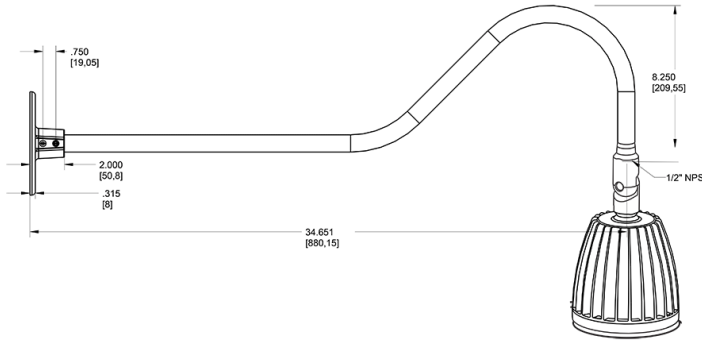

Dimensions

Features

- Adjustable 45° swivel joint
- Superior heat sink
- Die-cast aluminum housing
- 5-Year, No-Compromise Warranty

Ordering Matrix

Family	Wattage	Color Temp	Reflector	Shade	ShadeSize	Finish
GN2LED	26	N	R			BL
	13 = 13W 26 = 26W	Y = 3000K Warm N = 4000K Neutral	Blank = Flood R = Rectangular S = Spot	Blank = No Shade	Blank = No Shade Size	B = Black W = White A = Bronze S = Silver G = Hunter Green YL = Yellow LB = Light Blue BL = Royal Blue BWN = Brown I = Ivory R = Red