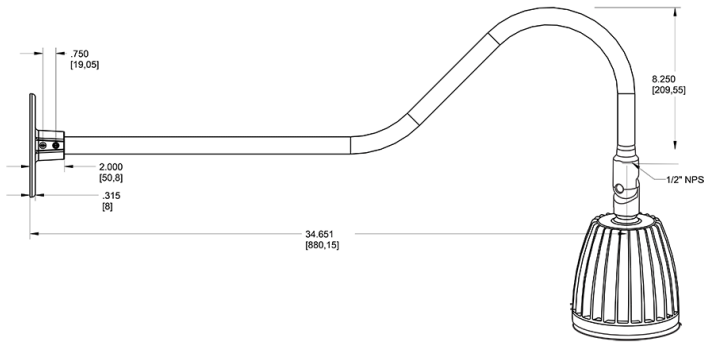

Dimensions

Features

- Adjustable 45° swivel joint
- Superior heat sink
- Die-cast aluminum housing
- 5-Year, No-Compromise Warranty

Ordering Matrix

Family	Wattage	Color Temp	Reflector	Shade	ShadeSize	Finish
GN2LED	26	N	R			B
	13 = 13W 26 = 26W	Y = 3000K Warm N = 4000K Neutral	Blank = Flood R = Rectangular S = Spot	Blank = No Shade	Blank = No Shade Size	B = Black W = White A = Bronze S = Silver G = Hunter Green YL = Yellow LB = Light Blue BL = Royal Blue BWN = Brown I = Ivory R = Red