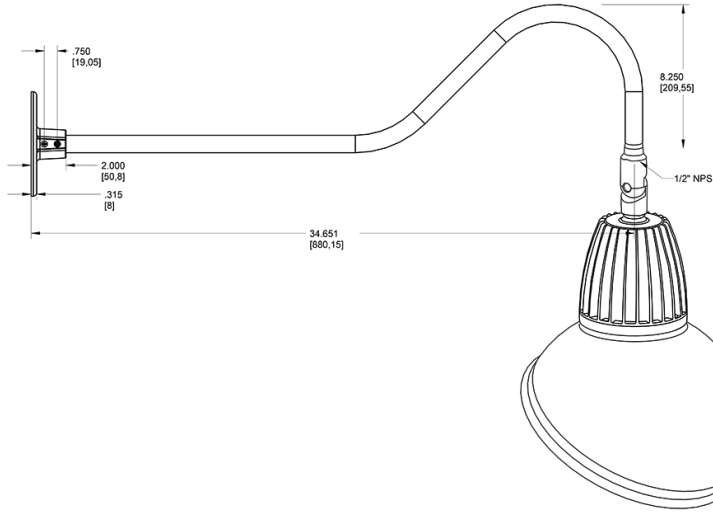

Dimensions

Features

- Adjustable 45° swivel joint
- Superior heat sink
- Die-cast aluminum housing
- 5-Year, No-Compromise Warranty

Ordering Matrix

Family	Wattage	Color Temp	Reflector	Shade	ShadeSize	Finish
GN2LED	26	N	R	AD		YL
	13 = 13W 26 = 26W	Y = 3000K Warm N = 4000K Neutral	Blank = Flood R = Rectangular S = Spot	AD = Angled Dome	11 = 11" Blank = 15"	B = Black W = White A = Bronze S = Silver G = Hunter Green YL = Yellow LB = Light Blue BL = Royal Blue BWN = Brown I = Ivory R = Red