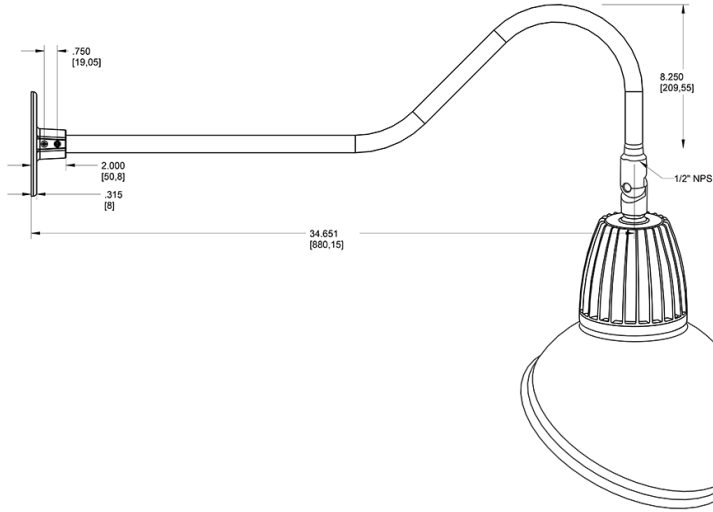

Dimensions

Features

- Adjustable 45° swivel joint
- Superior heat sink
- Die-cast aluminum housing
- 5-Year, No-Compromise Warranty

Ordering Matrix

Family	Wattage	Color Temp	Reflector	Shade	ShadeSize	Finish
GN2LED	26	N	R	AD		S
	13 = 13W 26 = 26W	Y = 3000K Warm N = 4000K Neutral	Blank = Flood R = Rectangular S = Spot	AD = Angled Dome	11 = 11" Blank = 15"	B = Black W = White A = Bronze S = Silver G = Hunter Green YL = Yellow LB = Light Blue BL = Royal Blue BWN = Brown I = Ivory R = Red