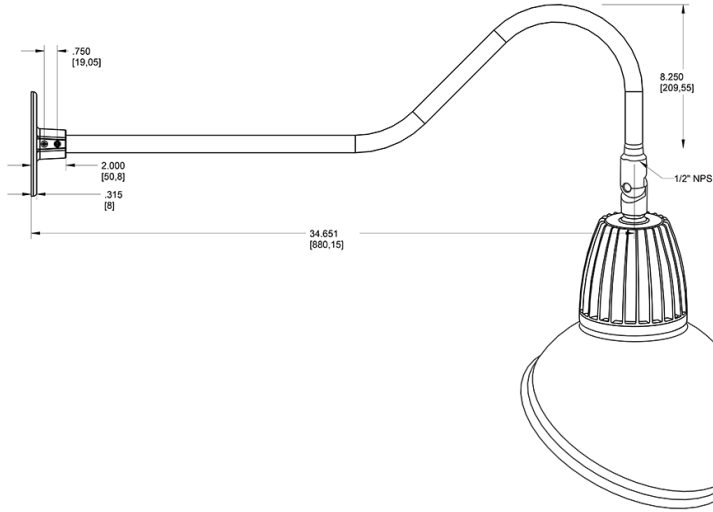

Dimensions

Features

- Adjustable 45° swivel joint
- Superior heat sink
- Die-cast aluminum housing
- 5-Year, No-Compromise Warranty

Ordering Matrix

Family	Wattage	Color Temp	Reflector	Shade	ShadeSize	Finish
GN2LED	26	N	R	AD	11	W
	13 = 13W 26 = 26W	Y = 3000K Warm N = 4000K Neutral	Blank = Flood R = Rectangular S = Spot	AD = Angled Dome	11 = 11" Blank = 15"	B = Black W = White A = Bronze S = Silver G = Hunter Green YL = Yellow LB = Light Blue BL = Royal Blue BWN = Brown I = Ivory R = Red