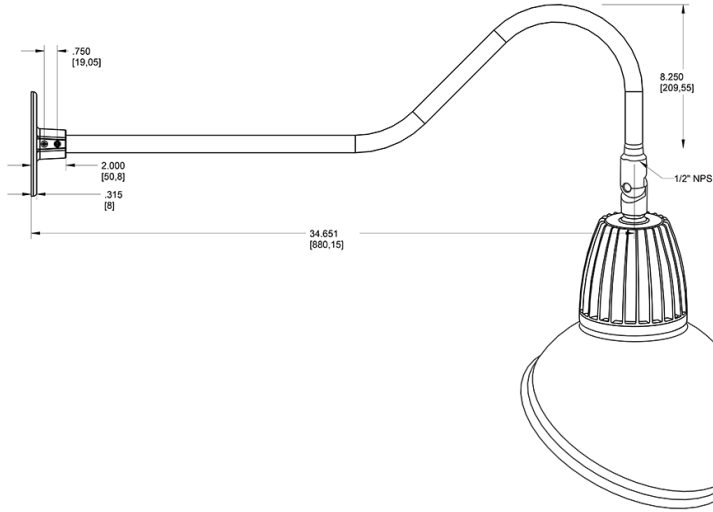

13 & 26 Watt Dome Shade LED Gooseneck Luminaire designed to match the architecture of Main Street storefronts and building perimeters. LED Gooseneck Dome Shade with 35" Goose Arm Style 2.

Color: Ivory

Weight: 14.0 lbs

Dimensions

Features

- Adjustable 45° swivel joint
- Superior heat sink
- Die-cast aluminum housing
- 5-Year, No-Compromise Warranty

Ordering Matrix

Family	Wattage	Color Temp	Reflector	Shade	ShadeSize	Finish
GN2LED	26	N	R	AD	11	I
	13 = 13W 26 = 26W	Y = 3000K Warm N = 4000K Neutral	Blank = Flood R = Rectangular S = Spot	AD = Angled Dome	11 = 11" Blank = 15"	B = Black W = White A = Bronze S = Silver G = Hunter Green YL = Yellow LB = Light Blue BL = Royal Blue BWN = Brown I = Ivory R = Red