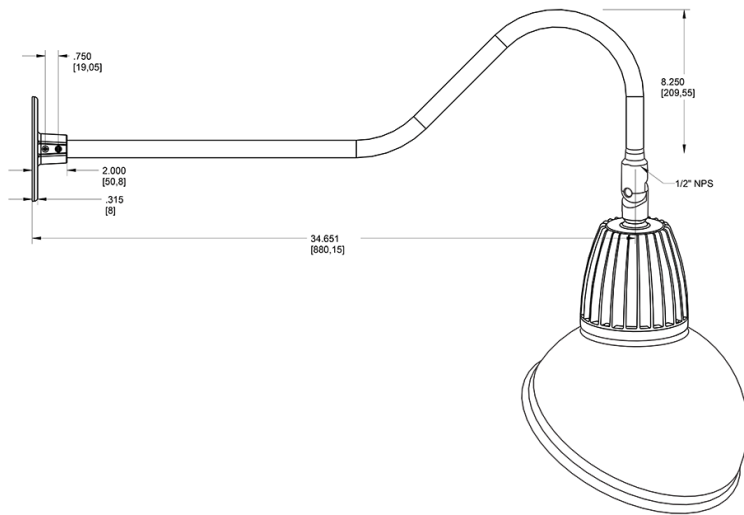

13 & 26 Watt Dome Shade LED Gooseneck Luminaire designed to match the architecture of Main Street storefronts and building perimeters. LED Gooseneck Dome Shade with 35" Goose Arm Style 2.

Color: Brown

Weight: 14.0 lbs

Dimensions

Features

- Adjustable 45° swivel joint
- Superior heat sink
- Die-cast aluminum housing
- 5-Year, No-Compromise Warranty

Ordering Matrix

Family	Wattage	Color Temp	Reflector	Shade	ShadeSize	Finish
GN2LED	26	N	R	AD	11	BWN
	13 = 13W 26 = 26W	Y = 3000K Warm N = 4000K Neutral	Blank = Flood R = Rectangular S = Spot	AD = Angled Dome	11 = 11" Blank = 15"	B = Black W = White A = Bronze S = Silver G = Hunter Green YL = Yellow LB = Light Blue BL = Royal Blue BWN = Brown I = Ivory R = Red