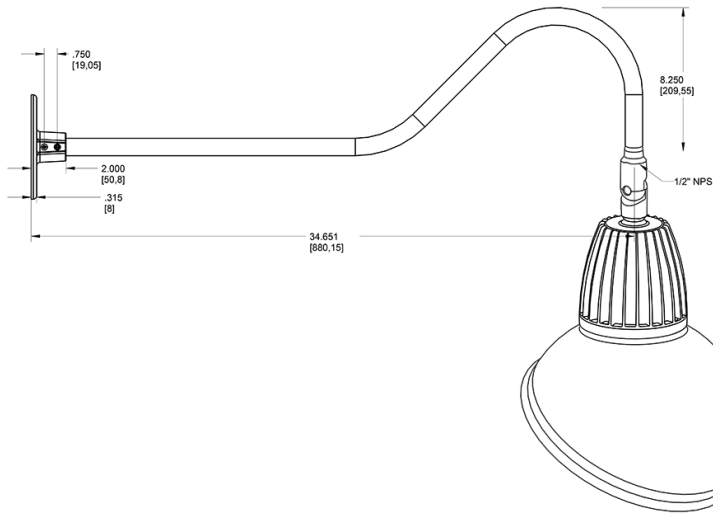

Dimensions

Features

- Adjustable 45° swivel joint
- Superior heat sink
- Die-cast aluminum housing
- 5-Year, No-Compromise Warranty

Ordering Matrix

Family	Wattage	Color Temp	Reflector	Shade	ShadeSize	Finish
GN2LED	26	N	R	AD	11	BL
	13 = 13W 26 = 26W	Y = 3000K Warm N = 4000K Neutral	Blank = Flood R = Rectangular S = Spot	AD = Angled Dome	11 = 11" Blank = 15"	B = Black W = White A = Bronze S = Silver G = Hunter Green YL = Yellow LB = Light Blue BL = Royal Blue BWN = Brown I = Ivory R = Red