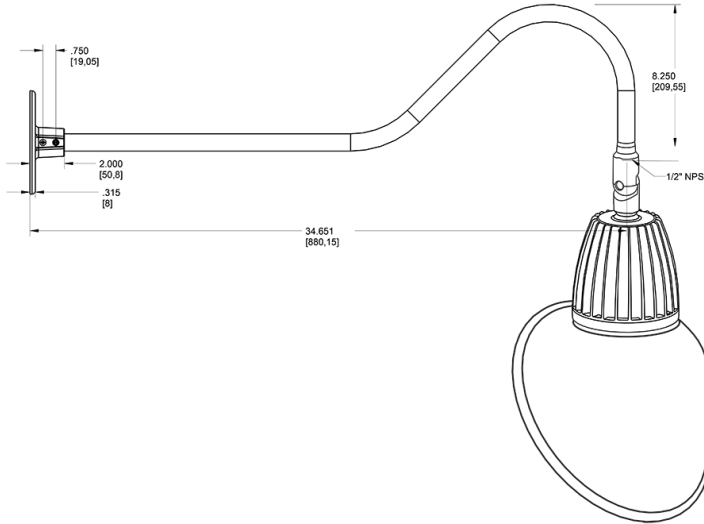

Dimensions

Features

- Adjustable 45° swivel joint
- Superior heat sink
- Die-cast aluminum housing
- 5-Year, No-Compromise Warranty

Ordering Matrix

Family	Wattage	Color Temp	Reflector	Shade	ShadeSize	Finish
GN2LED	26	N	R	AC		R
	13 = 13W 26 = 26W	Y = 3000K Warm N = 4000K Neutral	Blank = Flood R = Rectangular S = Spot	AC = Angled Cone	11 = 11" Blank = 15"	B = Black W = White A = Bronze S = Silver G = Hunter Green YL = Yellow LB = Light Blue BL = Royal Blue BWN = Brown I = Ivory R = Red