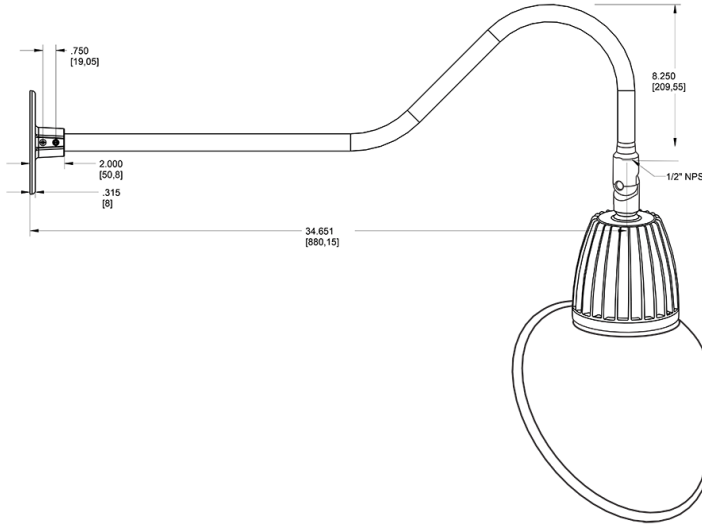

Dimensions

Features

- Adjustable 45° swivel joint
- Superior heat sink
- Die-cast aluminum housing
- 5-Year, No-Compromise Warranty

Ordering Matrix

Family	Wattage	Color Temp	Reflector	Shade	ShadeSize	Finish
GN2LED	26	N	R	AC		G
	13 = 13W 26 = 26W	Y = 3000K Warm N = 4000K Neutral	Blank = Flood R = Rectangular S = Spot	AC = Angled Cone	11 = 11" Blank = 15"	B = Black W = White A = Bronze S = Silver G = Hunter Green YL = Yellow LB = Light Blue BL = Royal Blue BWN = Brown I = Ivory R = Red