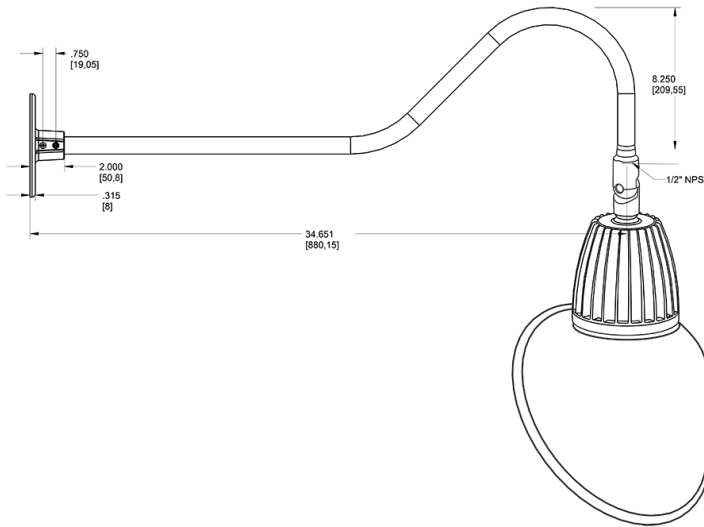

Dimensions

Features

- Adjustable 45° swivel joint
- Superior heat sink
- Die-cast aluminum housing
- 5-Year, No-Compromise Warranty

Ordering Matrix

Family	Wattage	Color Temp	Reflector	Shade	ShadeSize	Finish
GN2LED	26	N	R	AC		A
	13 = 13W 26 = 26W	Y = 3000K Warm N = 4000K Neutral	Blank = Flood R = Rectangular S = Spot	AC = Angled Cone	11 = 11" Blank = 15"	B = Black W = White A = Bronze S = Silver G = Hunter Green YL = Yellow LB = Light Blue BL = Royal Blue BWN = Brown I = Ivory R = Red