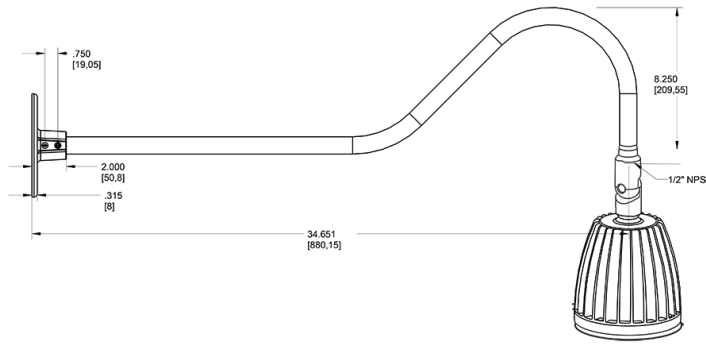

Dimensions

Features

- Adjustable 45° swivel joint
- Superior heat sink
- Die-cast aluminum housing
- 5-Year, No-Compromise Warranty

Ordering Matrix

Family	Wattage	Color Temp	Reflector	Shade	ShadeSize	Finish
GN2LED	26	N	R			A
	13 = 13W 26 = 26W	Y = 3000K Warm N = 4000K Neutral	Blank = Flood R = Rectangular S = Spot	Blank = No Shade	Blank = No Shade Size	B = Black W = White A = Bronze S = Silver G = Hunter Green YL = Yellow LB = Light Blue BL = Royal Blue BWN = Brown I = Ivory R = Red