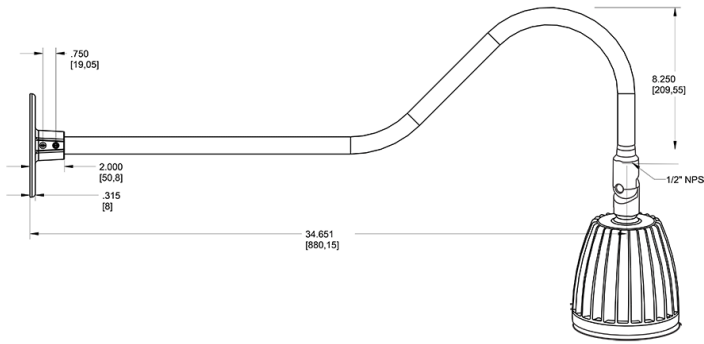

Dimensions

Features

- Adjustable 45° swivel joint
- Superior heat sink
- Die-cast aluminum housing
- 5-Year, No-Compromise Warranty

Ordering Matrix

Family	Wattage	Color Temp	Reflector	Shade	ShadeSize	Finish
GN2LED	26	N				R
	13 = 13W 26 = 26W	Y = 3000K Warm N = 4000K Neutral	Blank = Flood R = Rectangular S = Spot	Blank = No Shade	Blank = No Shade Size	B = Black W = White A = Bronze S = Silver G = Hunter Green YL = Yellow LB = Light Blue BL = Royal Blue BWN = Brown I = Ivory R = Red