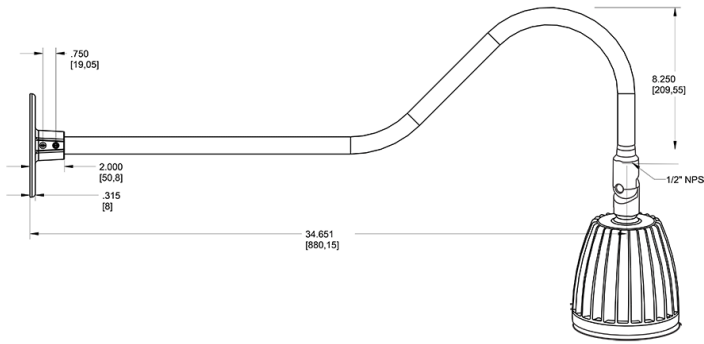

Dimensions

Features

- Adjustable 45° swivel joint
- Superior heat sink
- Die-cast aluminum housing
- 5-Year, No-Compromise Warranty

Ordering Matrix

Family	Wattage	Color Temp	Reflector	Shade	ShadeSize	Finish
GN2LED	26	N				LB
	13 = 13W 26 = 26W	Y = 3000K Warm N = 4000K Neutral	Blank = Flood R = Rectangular S = Spot	Blank = No Shade	Blank = No Shade Size	B = Black W = White A = Bronze S = Silver G = Hunter Green YL = Yellow LB = Light Blue BL = Royal Blue BWN = Brown I = Ivory R = Red