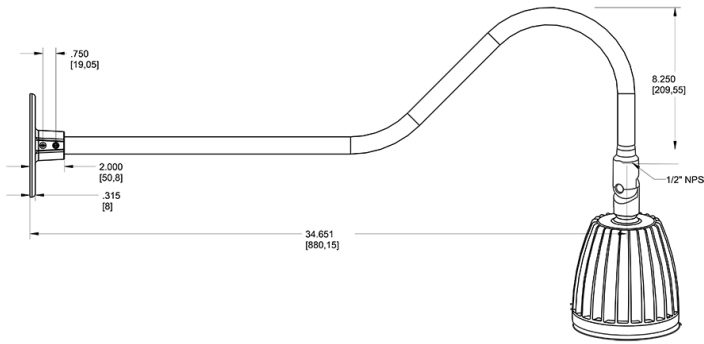

Dimensions

Features

- Adjustable 45° swivel joint
- Superior heat sink
- Die-cast aluminum housing
- 5-Year, No-Compromise Warranty

Ordering Matrix

Family	Wattage	Color Temp	Reflector	Shade	ShadeSize	Finish
GN2LED	26	N				I
	13 = 13W 26 = 26W	Y = 3000K Warm N = 4000K Neutral	Blank = Flood R = Rectangular S = Spot	Blank = No Shade	Blank = No Shade Size	B = Black W = White A = Bronze S = Silver G = Hunter Green YL = Yellow LB = Light Blue BL = Royal Blue BWN = Brown I = Ivory R = Red