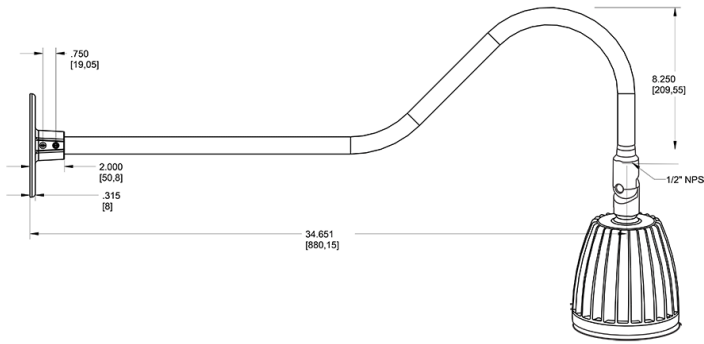

Dimensions

Features

- Adjustable 45° swivel joint
- Superior heat sink
- Die-cast aluminum housing
- 5-Year, No-Compromise Warranty

Ordering Matrix

Family	Wattage	Color Temp	Reflector	Shade	ShadeSize	Finish
GN2LED	26	N				BL
	13 = 13W 26 = 26W	Y = 3000K Warm N = 4000K Neutral	Blank = Flood R = Rectangular S = Spot	Blank = No Shade	Blank = No Shade Size	B = Black W = White A = Bronze S = Silver G = Hunter Green YL = Yellow LB = Light Blue BL = Royal Blue BWN = Brown I = Ivory R = Red