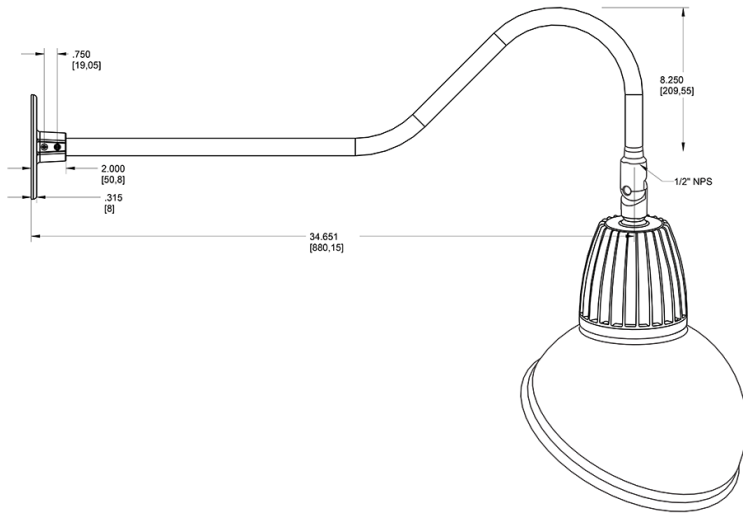

Dimensions

Features

- Adjustable 45° swivel joint
- Superior heat sink
- Die-cast aluminum housing
- 5-Year, No-Compromise Warranty

Ordering Matrix

Family	Wattage	Color Temp	Reflector	Shade	ShadeSize	Finish
GN2LED	26	N		AD		S
	13 = 13W 26 = 26W	Y = 3000K Warm N = 4000K Neutral	Blank = Flood R = Rectangular S = Spot	AD = Angled Dome	11 = 11" Blank = 15"	B = Black W = White A = Bronze S = Silver G = Hunter Green YL = Yellow LB = Light Blue BL = Royal Blue BWN = Brown I = Ivory R = Red