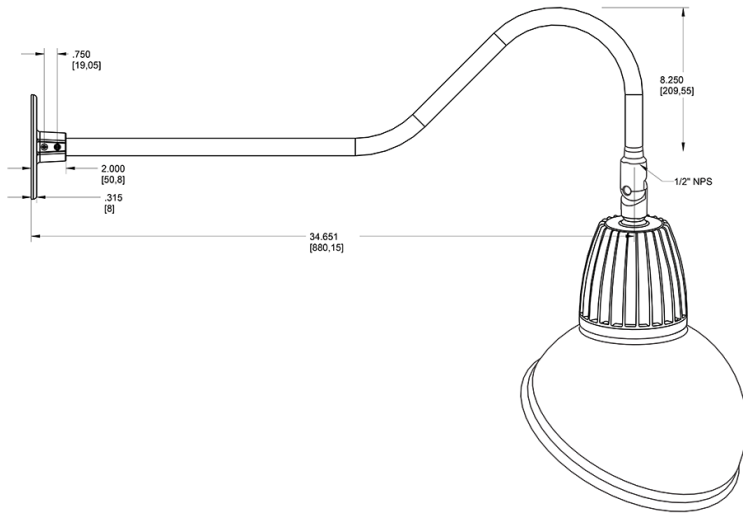

Dimensions

Features

- Adjustable 45° swivel joint
- Superior heat sink
- Die-cast aluminum housing
- 5-Year, No-Compromise Warranty

Ordering Matrix

Family	Wattage	Color Temp	Reflector	Shade	ShadeSize	Finish
GN2LED	26	N		AD		G
	13 = 13W 26 = 26W	Y = 3000K Warm N = 4000K Neutral	Blank = Flood R = Rectangular S = Spot	AD = Angled Dome	11 = 11" Blank = 15"	B = Black W = White A = Bronze S = Silver G = Hunter Green YL = Yellow LB = Light Blue BL = Royal Blue BWN = Brown I = Ivory R = Red