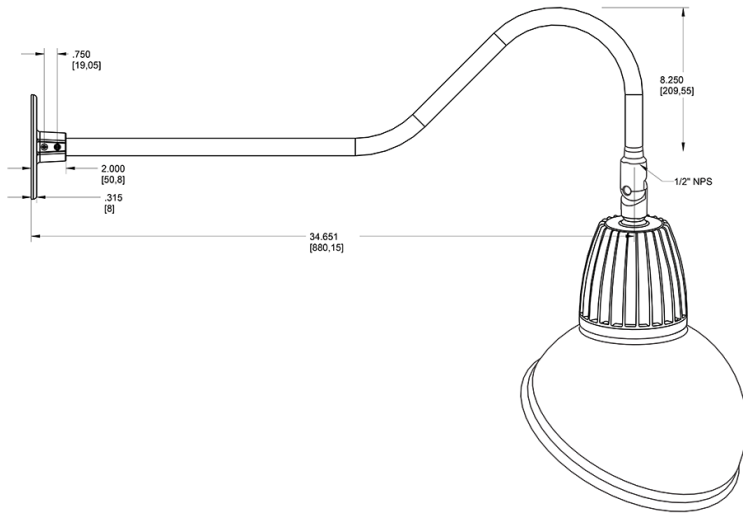

Dimensions

Features

- Adjustable 45° swivel joint
- Superior heat sink
- Die-cast aluminum housing
- 5-Year, No-Compromise Warranty

Ordering Matrix

Family	Wattage	Color Temp	Reflector	Shade	ShadeSize	Finish
GN2LED	26	N		AD		BL
	13 = 13W 26 = 26W	Y = 3000K Warm N = 4000K Neutral	Blank = Flood R = Rectangular S = Spot	AD = Angled Dome	11 = 11" Blank = 15"	B = Black W = White A = Bronze S = Silver G = Hunter Green YL = Yellow LB = Light Blue BL = Royal Blue BWN = Brown I = Ivory R = Red