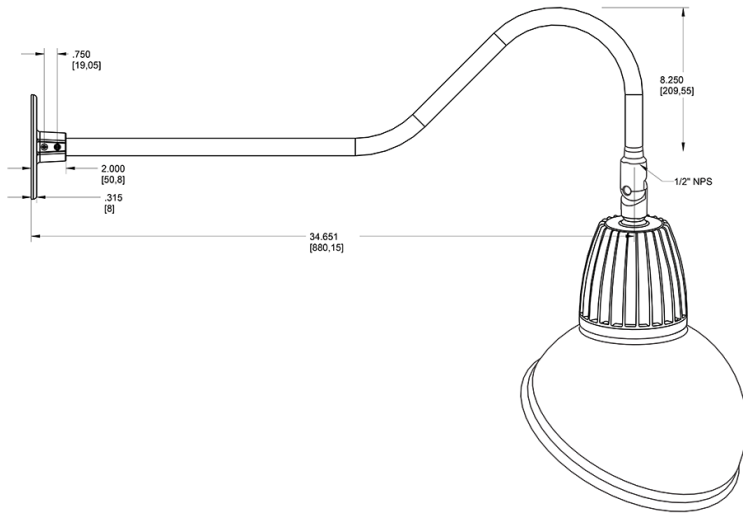

Dimensions

Features

- Adjustable 45° swivel joint
- Superior heat sink
- Die-cast aluminum housing
- 5-Year, No-Compromise Warranty

Ordering Matrix

Family	Wattage	Color Temp	Reflector	Shade	ShadeSize	Finish
GN2LED	26	N		AD		B
	13 = 13W 26 = 26W	Y = 3000K Warm N = 4000K Neutral	Blank = Flood R = Rectangular S = Spot	AD = Angled Dome	11 = 11" Blank = 15"	B = Black W = White A = Bronze S = Silver G = Hunter Green YL = Yellow LB = Light Blue BL = Royal Blue BWN = Brown I = Ivory R = Red