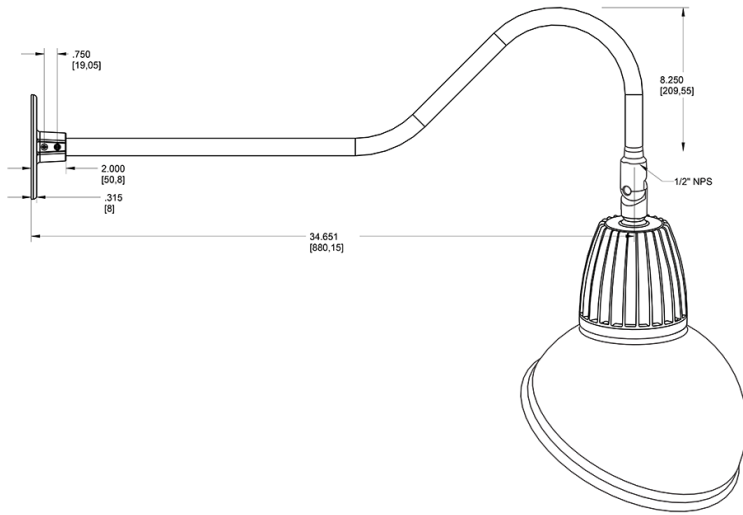

Dimensions

Features

- Adjustable 45° swivel joint
- Superior heat sink
- Die-cast aluminum housing
- 5-Year, No-Compromise Warranty

Ordering Matrix

Family	Wattage	Color Temp	Reflector	Shade	ShadeSize	Finish
GN2LED	26	N		AD	11	W
	13 = 13W 26 = 26W	Y = 3000K Warm N = 4000K Neutral	Blank = Flood R = Rectangular S = Spot	AD = Angled Dome	11 = 11" Blank = 15"	B = Black W = White A = Bronze S = Silver G = Hunter Green YL = Yellow LB = Light Blue BL = Royal Blue BWN = Brown I = Ivory R = Red