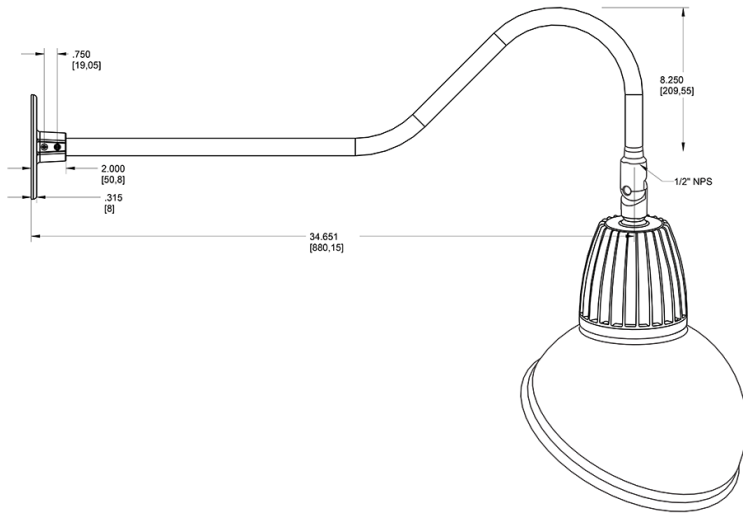

13 & 26 Watt Dome Shade LED Gooseneck Luminaire designed to match the architecture of Main Street storefronts and building perimeters. LED Gooseneck Dome Shade with 35" Goose Arm Style 2.

Color: Red

Weight: 14.0 lbs

Dimensions

Features

- Adjustable 45° swivel joint
- Superior heat sink
- Die-cast aluminum housing
- 5-Year, No-Compromise Warranty

Ordering Matrix

Family	Wattage	Color Temp	Reflector	Shade	ShadeSize	Finish
GN2LED	26	N		AD	11	R
	13 = 13W 26 = 26W	Y = 3000K Warm N = 4000K Neutral	Blank = Flood R = Rectangular S = Spot	AD = Angled Dome	11 = 11" Blank = 15"	B = Black W = White A = Bronze S = Silver G = Hunter Green YL = Yellow LB = Light Blue BL = Royal Blue BWN = Brown I = Ivory R = Red