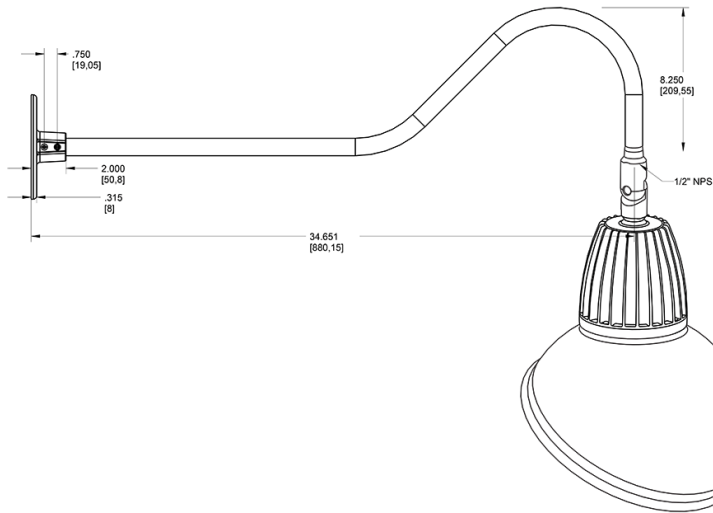

Dimensions

Features

- Adjustable 45° swivel joint
- Superior heat sink
- Die-cast aluminum housing
- 5-Year, No-Compromise Warranty

Ordering Matrix

Family	Wattage	Color Temp	Reflector	Shade	ShadeSize	Finish
GN2LED	26	N		AD	11	G
	13 = 13W 26 = 26W	Y = 3000K Warm N = 4000K Neutral	Blank = Flood R = Rectangular S = Spot	AD = Angled Dome	11 = 11" Blank = 15"	B = Black W = White A = Bronze S = Silver G = Hunter Green YL = Yellow LB = Light Blue BL = Royal Blue BWN = Brown I = Ivory R = Red