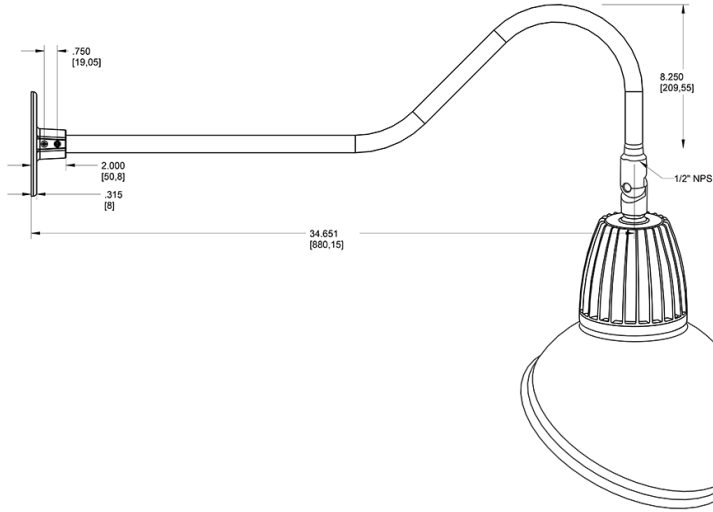

13 & 26 Watt Dome Shade LED Gooseneck Luminaire designed to match the architecture of Main Street storefronts and building perimeters. LED Gooseneck Dome Shade with 35" Goose Arm Style 2.

Color: Brown

Weight: 14.0 lbs

Dimensions

Features

- Adjustable 45° swivel joint
- Superior heat sink
- Die-cast aluminum housing
- 5-Year, No-Compromise Warranty

Ordering Matrix

Family	Wattage	Color Temp	Reflector	Shade	ShadeSize	Finish
GN2LED	26	N		AD	11	BWN
	13 = 13W 26 = 26W	Y = 3000K Warm N = 4000K Neutral	Blank = Flood R = Rectangular S = Spot	AD = Angled Dome	11 = 11" Blank = 15"	B = Black W = White A = Bronze S = Silver G = Hunter Green YL = Yellow LB = Light Blue BL = Royal Blue BWN = Brown I = Ivory R = Red