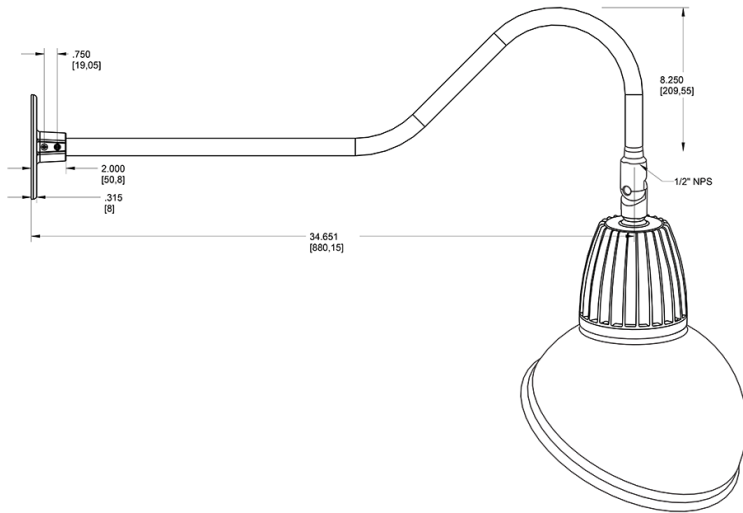

13 & 26 Watt Dome Shade LED Gooseneck Luminaire designed to match the architecture of Main Street storefronts and building perimeters. LED Gooseneck Dome Shade with 35" Goose Arm Style 2.

Color: Black

Weight: 15.2 lbs

Dimensions

Features

- Adjustable 45° swivel joint
- Superior heat sink
- Die-cast aluminum housing
- 5-Year, No-Compromise Warranty

Ordering Matrix

Family	Wattage	Color Temp	Reflector	Shade	ShadeSize	Finish
GN2LED	26	N		AD	11	B
	13 = 13W 26 = 26W	Y = 3000K Warm N = 4000K Neutral	Blank = Flood R = Rectangular S = Spot	AD = Angled Dome	11 = 11" Blank = 15"	B = Black W = White A = Bronze S = Silver G = Hunter Green YL = Yellow LB = Light Blue BL = Royal Blue BWN = Brown I = Ivory R = Red