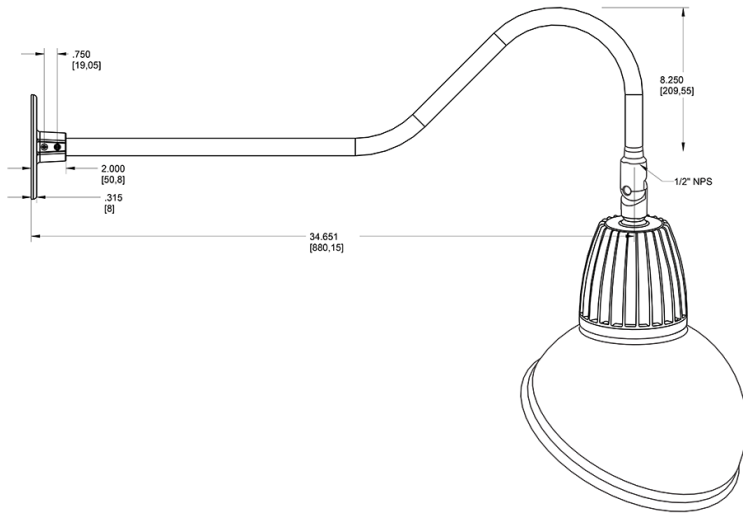

Dimensions

Features

- Adjustable 45° swivel joint
- Superior heat sink
- Die-cast aluminum housing
- 5-Year, No-Compromise Warranty

Ordering Matrix

Family	Wattage	Color Temp	Reflector	Shade	ShadeSize	Finish
GN2LED	26	N		AD	11	A
	13 = 13W 26 = 26W	Y = 3000K Warm N = 4000K Neutral	Blank = Flood R = Rectangular S = Spot	AD = Angled Dome	11 = 11" Blank = 15"	B = Black W = White A = Bronze S = Silver G = Hunter Green YL = Yellow LB = Light Blue BL = Royal Blue BWN = Brown I = Ivory R = Red