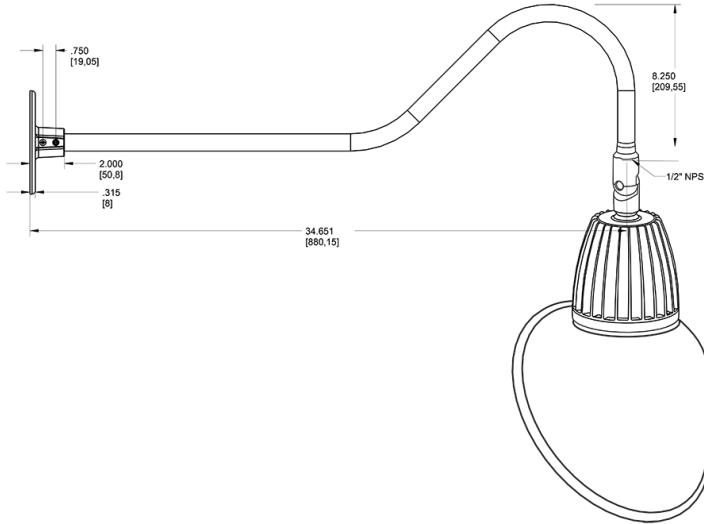

Dimensions

Features

- Adjustable 45° swivel joint
- Superior heat sink
- Die-cast aluminum housing
- 5-Year, No-Compromise Warranty

Ordering Matrix

Family	Wattage	Color Temp	Reflector	Shade	ShadeSize	Finish
GN2LED	26	N		AC		S
	13 = 13W 26 = 26W	Y = 3000K Warm N = 4000K Neutral	Blank = Flood R = Rectangular S = Spot	AC = Angled Cone	11 = 11" Blank = 15"	B = Black W = White A = Bronze S = Silver G = Hunter Green YL = Yellow LB = Light Blue BL = Royal Blue BWN = Brown I = Ivory R = Red