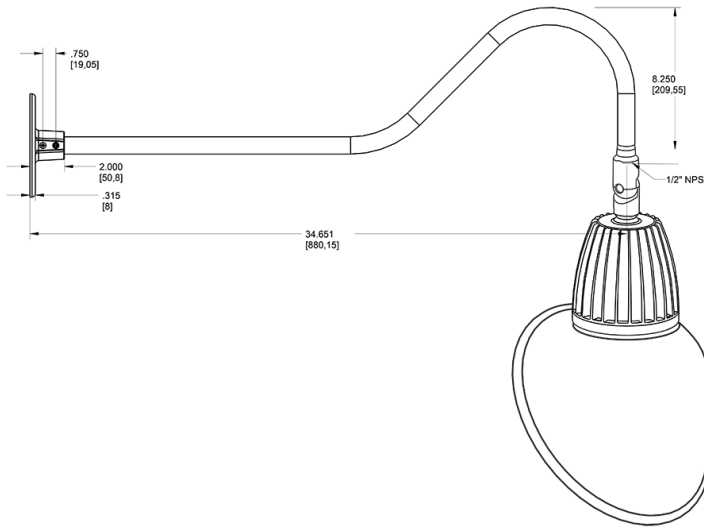

Dimensions

Features

- Adjustable 45° swivel joint
- Superior heat sink
- Die-cast aluminum housing
- 5-Year, No-Compromise Warranty

Ordering Matrix

Family	Wattage	Color Temp	Reflector	Shade	ShadeSize	Finish
GN2LED	26	N		AC		I
	13 = 13W 26 = 26W	Y = 3000K Warm N = 4000K Neutral	Blank = Flood R = Rectangular S = Spot	AC = Angled Cone	11 = 11" Blank = 15"	B = Black W = White A = Bronze S = Silver G = Hunter Green YL = Yellow LB = Light Blue BL = Royal Blue BWN = Brown I = Ivory R = Red