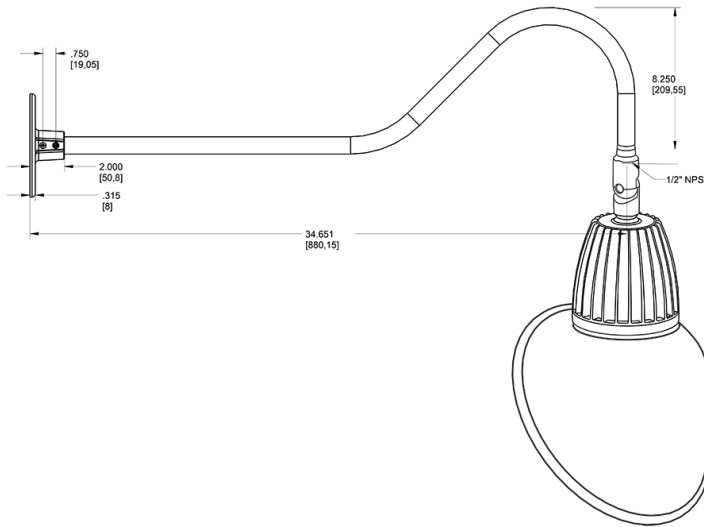

Dimensions

Features

- Adjustable 45° swivel joint
- Superior heat sink
- Die-cast aluminum housing
- 5-Year, No-Compromise Warranty

Ordering Matrix

Family	Wattage	Color Temp	Reflector	Shade	ShadeSize	Finish
GN2LED	26	N		AC		G
	13 = 13W 26 = 26W	Y = 3000K Warm N = 4000K Neutral	Blank = Flood R = Rectangular S = Spot	AC = Angled Cone	11 = 11" Blank = 15"	B = Black W = White A = Bronze S = Silver G = Hunter Green YL = Yellow LB = Light Blue BL = Royal Blue BWN = Brown I = Ivory R = Red