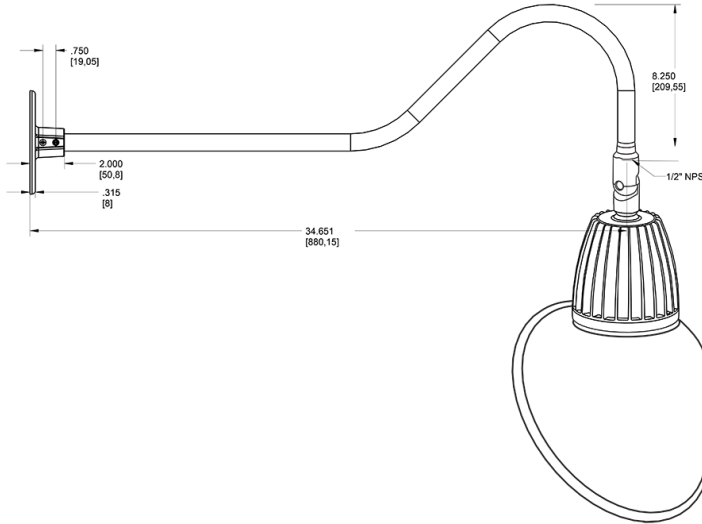

Dimensions

Features

- Adjustable 45° swivel joint
- Superior heat sink
- Die-cast aluminum housing
- 5-Year, No-Compromise Warranty

Ordering Matrix

Family	Wattage	Color Temp	Reflector	Shade	ShadeSize	Finish
GN2LED	26	N		AC		BL
	13 = 13W 26 = 26W	Y = 3000K Warm N = 4000K Neutral	Blank = Flood R = Rectangular S = Spot	AC = Angled Cone	11 = 11" Blank = 15"	B = Black W = White A = Bronze S = Silver G = Hunter Green YL = Yellow LB = Light Blue BL = Royal Blue BWN = Brown I = Ivory R = Red