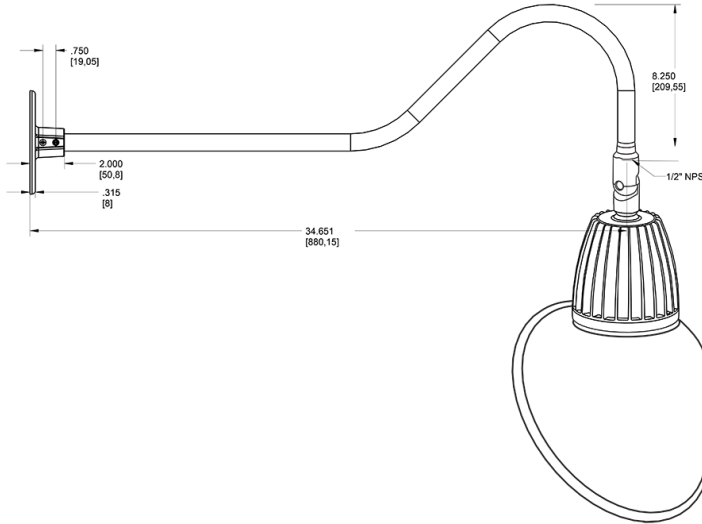

Dimensions

Features

- Adjustable 45° swivel joint
- Superior heat sink
- Die-cast aluminum housing
- 5-Year, No-Compromise Warranty

Ordering Matrix

Family	Wattage	Color Temp	Reflector	Shade	ShadeSize	Finish
GN2LED	26	N		AC		A
	13 = 13W 26 = 26W	Y = 3000K Warm N = 4000K Neutral	Blank = Flood R = Rectangular S = Spot	AC = Angled Cone	11 = 11" Blank = 15"	B = Black W = White A = Bronze S = Silver G = Hunter Green YL = Yellow LB = Light Blue BL = Royal Blue BWN = Brown I = Ivory R = Red