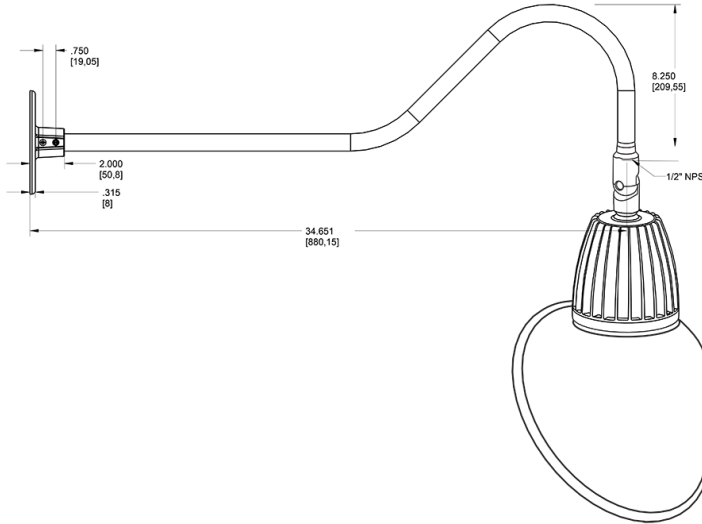

Dimensions

Features

- Adjustable 45° swivel joint
- Superior heat sink
- Die-cast aluminum housing
- 5-Year, No-Compromise Warranty

Ordering Matrix

Family	Wattage	Color Temp	Reflector	Shade	ShadeSize	Finish
GN2LED	26	N		AC	11	YL
	13 = 13W 26 = 26W	Y = 3000K Warm N = 4000K Neutral	Blank = Flood R = Rectangular S = Spot	AC = Angled Cone	11 = 11" Blank = 15"	B = Black W = White A = Bronze S = Silver G = Hunter Green YL = Yellow LB = Light Blue BL = Royal Blue BWN = Brown I = Ivory R = Red