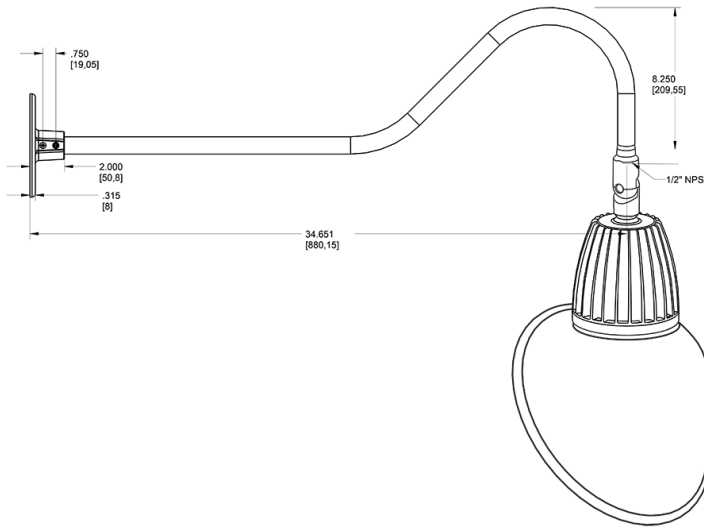

Dimensions

Features

- Adjustable 45° swivel joint
- Superior heat sink
- Die-cast aluminum housing
- 5-Year, No-Compromise Warranty

Ordering Matrix

Family	Wattage	Color Temp	Reflector	Shade	ShadeSize	Finish
GN2LED	26	N		AC	11	R
	13 = 13W 26 = 26W	Y = 3000K Warm N = 4000K Neutral	Blank = Flood R = Rectangular S = Spot	AC = Angled Cone	11 = 11" Blank = 15"	B = Black W = White A = Bronze S = Silver G = Hunter Green YL = Yellow LB = Light Blue BL = Royal Blue BWN = Brown I = Ivory R = Red