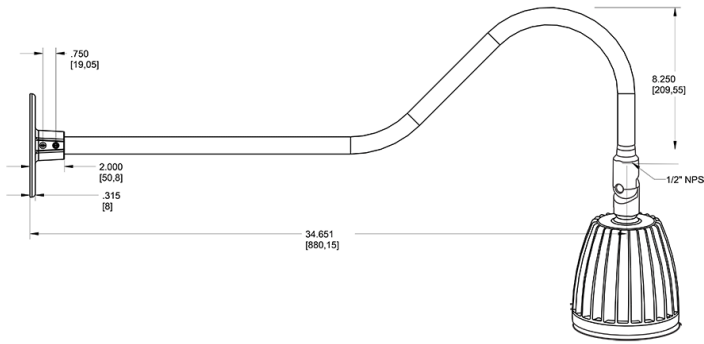

Dimensions

Features

- Adjustable 45° swivel joint
- Superior heat sink
- Die-cast aluminum housing
- 5-Year, No-Compromise Warranty

Ordering Matrix

Family	Wattage	Color Temp	Reflector	Shade	ShadeSize	Finish
GN2LED	26	N				A
	13 = 13W 26 = 26W	Y = 3000K Warm N = 4000K Neutral	Blank = Flood R = Rectangular S = Spot	Blank = No Shade	Blank = No Shade Size	B = Black W = White A = Bronze S = Silver G = Hunter Green YL = Yellow LB = Light Blue BL = Royal Blue BWN = Brown I = Ivory R = Red