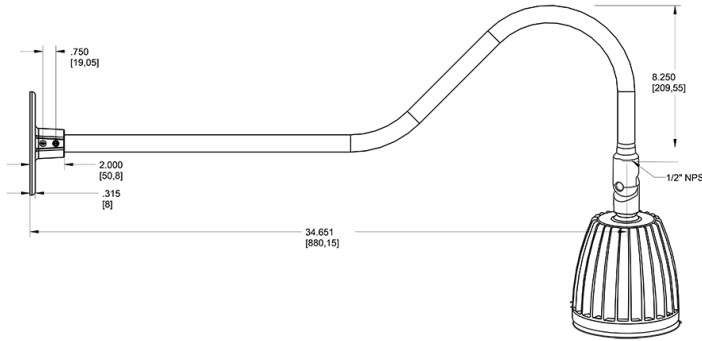

Dimensions

Features

- Adjustable 45° swivel joint
- Superior heat sink
- Die-cast aluminum housing
- 5-Year, No-Compromise Warranty

Ordering Matrix

Family	Wattage	Color Temp	Reflector	Shade	ShadeSize	Finish
GN2LED	13	Y				YL
	13 = 13W 26 = 26W	Y = 3000K Warm N = 4000K Neutral	Blank = Flood R = Rectangular S = Spot	Blank = No Shade	Blank = No Shade Size	B = Black W = White A = Bronze S = Silver G = Hunter Green YL = Yellow LB = Light Blue BL = Royal Blue BWN = Brown I = Ivory R = Red