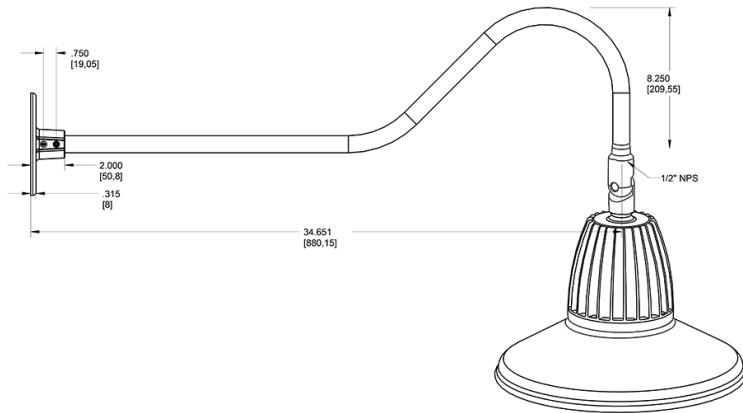

Dimensions

Features

- Adjustable 45° swivel joint
- Superior heat sink
- Die-cast aluminum housing
- 5-Year, No-Compromise Warranty

Ordering Matrix

Family	Wattage	Color Temp	Reflector	Shade	ShadeSize	Finish
GN2LED	13	Y		ST		W
	13 = 13W 26 = 26W	Y = 3000K Warm N = 4000K Neutral	Blank = Flood R = Rectangular S = Spot	ST = Straight Shade	11 = 11" Blank = 15"	B = Black W = White A = Bronze S = Silver G = Hunter Green YL = Yellow LB = Light Blue BL = Royal Blue BWN = Brown I = Ivory R = Red