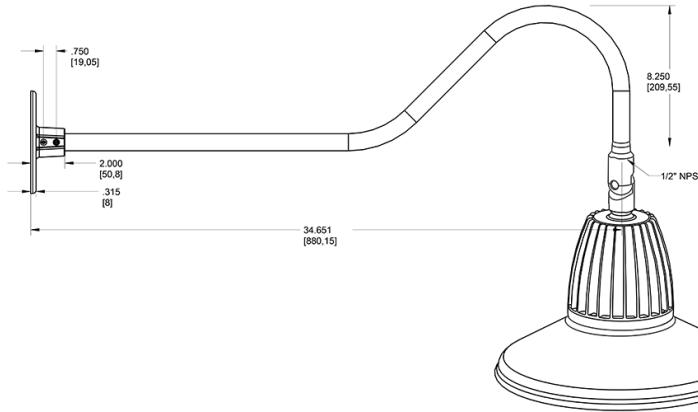

Dimensions

Features

- Adjustable 45° swivel joint
- Superior heat sink
- Die-cast aluminum housing
- 5-Year, No-Compromise Warranty

Ordering Matrix

Family	Wattage	Color Temp	Reflector	Shade	ShadeSize	Finish
GN2LED	13	Y		ST		R
	13 = 13W 26 = 26W	Y = 3000K Warm N = 4000K Neutral	Blank = Flood R = Rectangular S = Spot	ST = Straight Shade	11 = 11" Blank = 15"	B = Black W = White A = Bronze S = Silver G = Hunter Green YL = Yellow LB = Light Blue BL = Royal Blue BWN = Brown I = Ivory R = Red