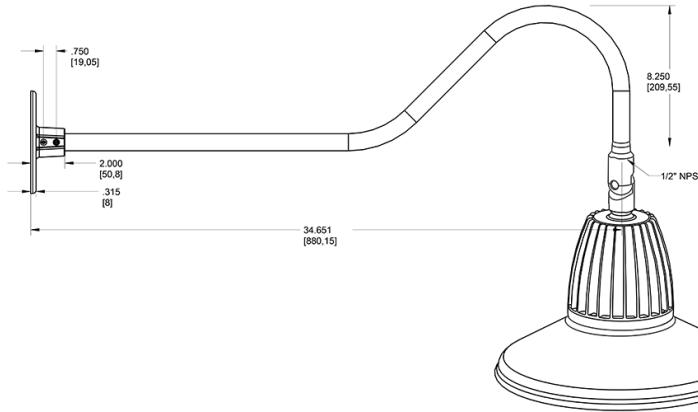

Dimensions

Features

- Adjustable 45° swivel joint
- Superior heat sink
- Die-cast aluminum housing
- 5-Year, No-Compromise Warranty

Ordering Matrix

Family	Wattage	Color Temp	Reflector	Shade	ShadeSize	Finish
GN2LED	13	Y		ST		I
	13 = 13W 26 = 26W	Y = 3000K Warm N = 4000K Neutral	Blank = Flood R = Rectangular S = Spot	ST = Straight Shade	11 = 11" Blank = 15"	B = Black W = White A = Bronze S = Silver G = Hunter Green YL = Yellow LB = Light Blue BL = Royal Blue BWN = Brown I = Ivory R = Red