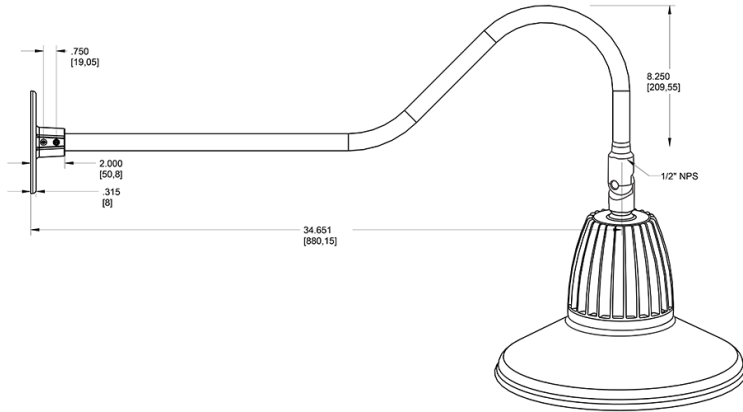

Technical Specifications

Compliance

UL Listed:

Suitable for wet locations. Suitable for mounting within 4ft (1.2m) of the ground.

IESNA LM-79 & LM-80 Testing:

RAB LED luminaires and LED components have been tested by an independent laboratory in accordance with IESNA LM-79 and LM-80.

Dimensions

Features

- Adjustable 45° swivel joint
- Superior heat sink
- Die-cast aluminum housing
- 5-Year, No-Compromise Warranty

Ordering Matrix

Family	Wattage	Color Temp	Reflector	Shade	ShadeSize	Finish
GN2LED	13	Y		ST	11	S
	26 = 26W 13 = 13W	Y = 3000K Warm N = 4000K Neutral	Blank = Flood R = Rectangular S = Spot	ST = Straight Shade	11 = 11" Blank = 15"	R = Red I = Ivory BWN = Brown BL = Royal Blue LB = Light Blue YL = Yellow G = Hunter Green S = Silver A = Bronze W = White B = Black