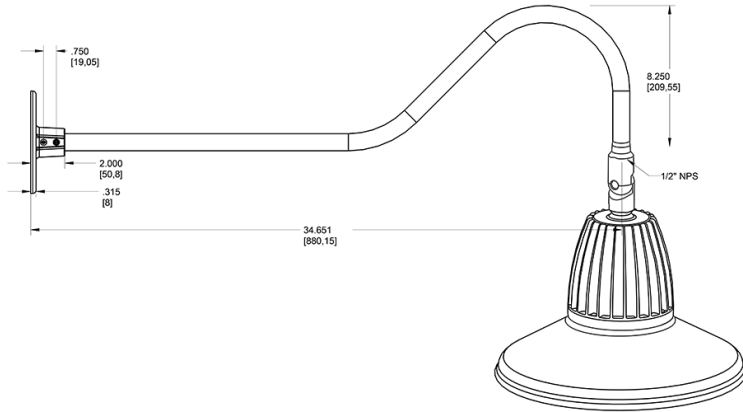

Technical Specifications

Compliance

UL Listed:

Suitable for wet locations. Suitable for mounting within 4ft (1.2m) of the ground.

IESNA LM-79 & lm-80 Testing:

RAB LED luminaires and LED components have been tested by an independent laboratory in accordance with IESNA lm-79 and lm-80

Dimensions

Features

- Adjustable 45° swivel joint
- Superior heat sink
- Die-cast aluminum housing
- 5-Year, No-Compromise Warranty

Ordering Matrix

Family	Wattage	Color Temp	Reflector	Shade	ShadeSize	Finish
GN2LED	13	Y		ST	11	BL
	13 = 13W 26 = 26W	Y = 3000K Warm N = 4000K Neutral	Blank = Flood R = Rectangular S = Spot	ST = Straight Shade	11 = 11" Blank = 15"	B = Black W = White A = Bronze S = Silver G = Hunter Green YL = Yellow LB = Light Blue BL = Royal Blue BWN = Brown I = Ivory R = Red