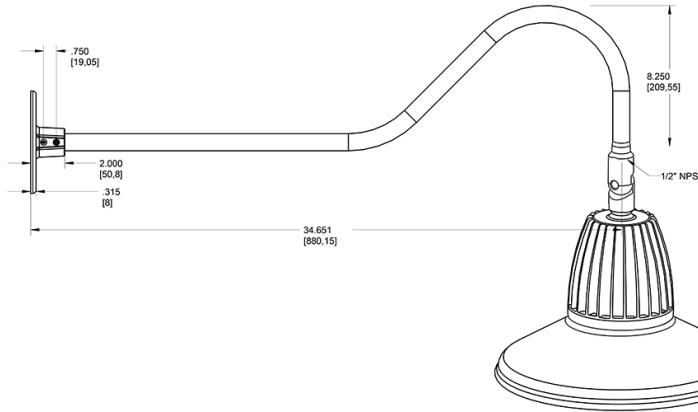

Dimensions

Features

- Adjustable 45° swivel joint
- Superior heat sink
- Die-cast aluminum housing
- 5-Year, No-Compromise Warranty

Ordering Matrix

Family	Wattage	Color Temp	Reflector	Shade	ShadeSize	Finish
GN2LED	13	Y	S	ST		A
	13 = 13W 26 = 26W	Y = 3000K Warm N = 4000K Neutral	Blank = Flood R = Rectangular S = Spot	ST = Straight Shade	11 = 11" Blank = 15"	B = Black W = White A = Bronze S = Silver G = Hunter Green YL = Yellow LB = Light Blue BL = Royal Blue BWN = Brown I = Ivory R = Red