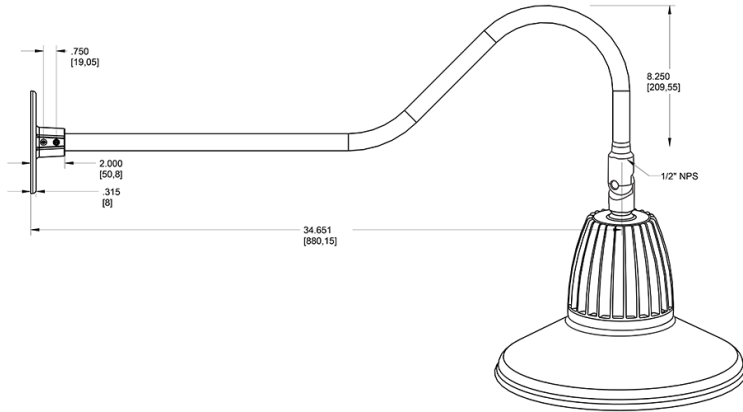

Technical Specifications

Compliance

UL Listed:

Suitable for wet locations. Suitable for mounting within 4ft (1.2m) of the ground.

IESNA LM-79 & lm-80 Testing:

RAB LED luminaires and LED components have been tested by an independent laboratory in accordance with IESNA lm-79 and lm-80

Dimensions

Features

- Adjustable 45° swivel joint
- Superior heat sink
- Die-cast aluminum housing
- 5-Year, No-Compromise Warranty

Ordering Matrix

Family	Wattage	Color Temp	Reflector	Shade	ShadeSize	Finish
GN2LED	13	Y	S	ST	11	LB
	13 = 13W 26 = 26W	Y = 3000K Warm N = 4000K Neutral	Blank = Flood R = Rectangular S = Spot	ST = Straight Shade	11 = 11" Blank = 15"	B = Black W = White A = Bronze S = Silver G = Hunter Green YL = Yellow LB = Light Blue BL = Royal Blue BWN = Brown I = Ivory R = Red