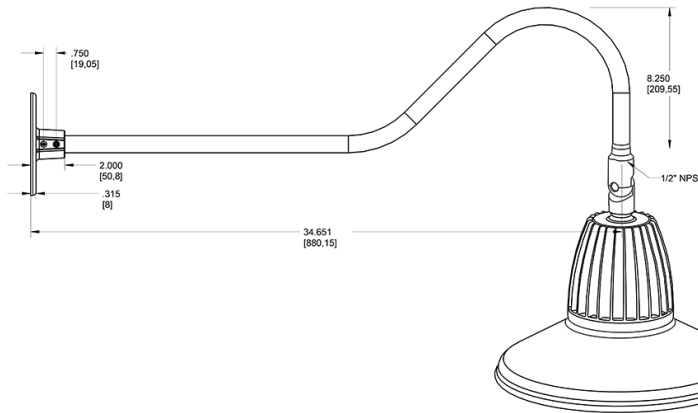

Dimensions

Features

- Adjustable 45° swivel joint
- Superior heat sink
- Die-cast aluminum housing
- 5-Year, No-Compromise Warranty

Ordering Matrix

Family	Wattage	Color Temp	Reflector	Shade	ShadeSize	Finish
GN2LED	13	Y	S	ST	11	B
	13 = 13W 26 = 26W	Y = 3000K Warm N = 4000K Neutral	Blank = Flood R = Rectangular S = Spot	ST = Straight Shade	11 = 11" Blank = 15"	B = Black W = White A = Bronze S = Silver G = Hunter Green YL = Yellow LB = Light Blue BL = Royal Blue BWN = Brown I = Ivory R = Red