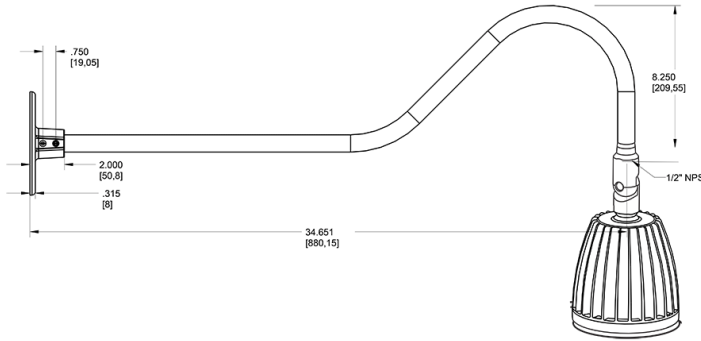

Dimensions

Features

- Adjustable 45° swivel joint
- Superior heat sink
- Die-cast aluminum housing
- 5-Year, No-Compromise Warranty

Ordering Matrix

Family	Wattage	Color Temp	Reflector	Shade	ShadeSize	Finish
GN2LED	13	Y	S			S
	13 = 13W 26 = 26W	Y = 3000K Warm N = 4000K Neutral	Blank = Flood R = Rectangular S = Spot	Blank = No Shade	Blank = No Shade Size	B = Black W = White A = Bronze S = Silver G = Hunter Green YL = Yellow LB = Light Blue BL = Royal Blue BWN = Brown I = Ivory R = Red