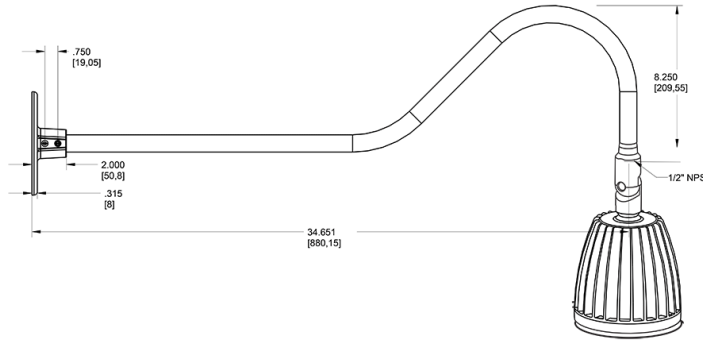

Dimensions

Features

- Adjustable 45° swivel joint
- Superior heat sink
- Die-cast aluminum housing
- 5-Year, No-Compromise Warranty

Ordering Matrix

Family	Wattage	Color Temp	Reflector	Shade	ShadeSize	Finish
GN2LED	13	Y	S			LB